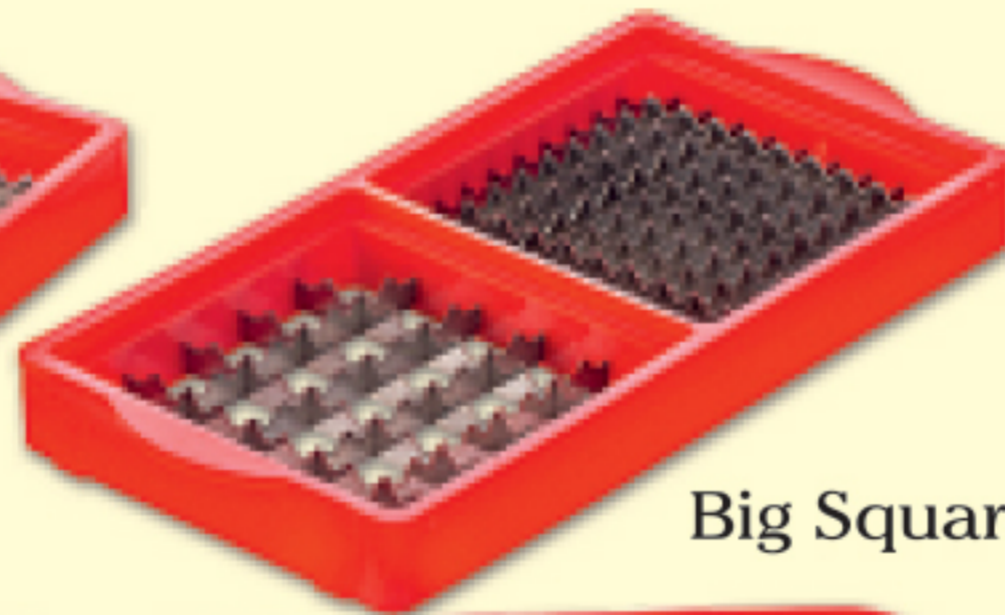

# 7 in one kitchen DICER & CHOPPER

PUSH  
BUTTON  
Easy to clean

Tomato Slice

Soft Vegetables

French Fries

Big Square Cutting

Peeler

Grater