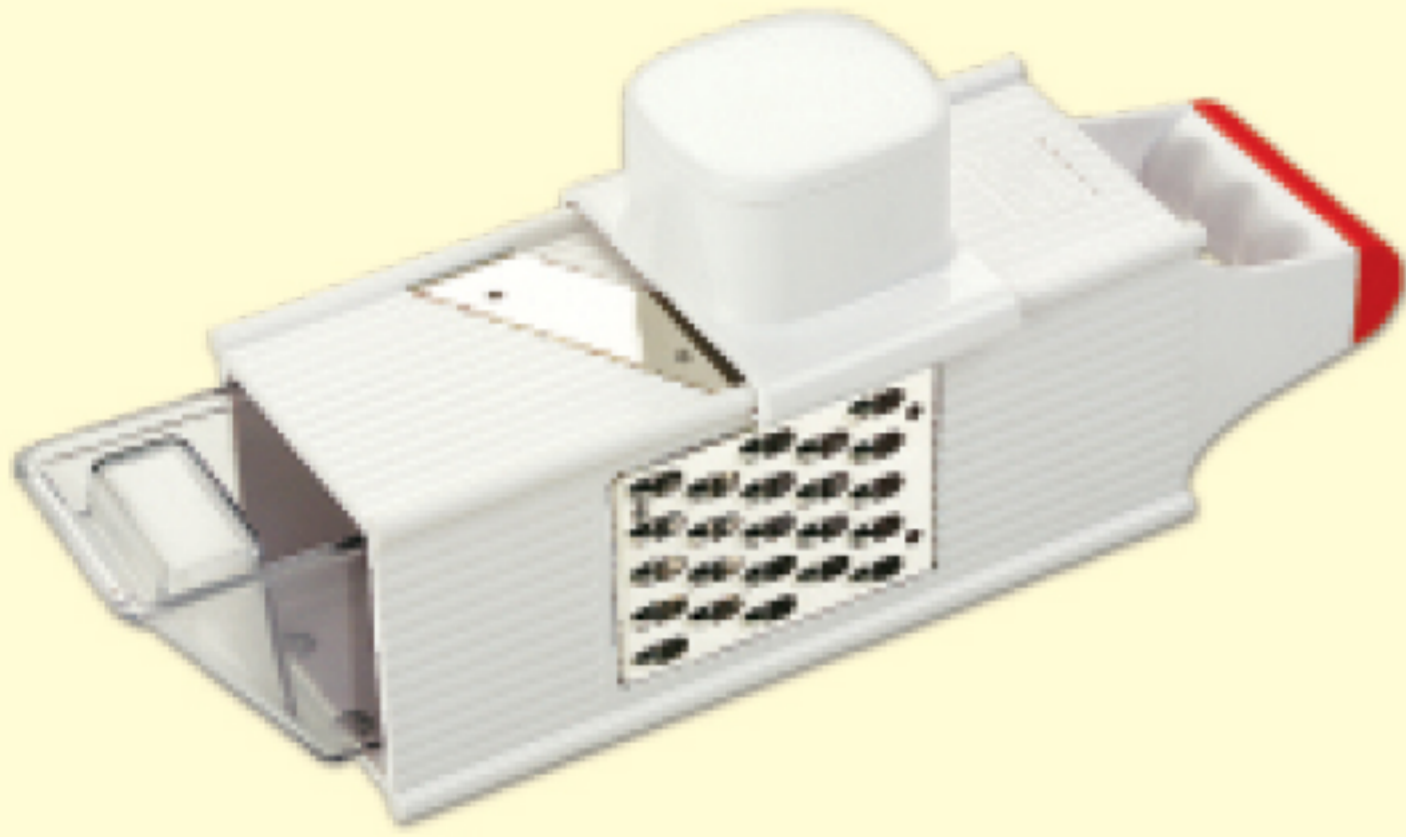

Multi Grater
Code : 408